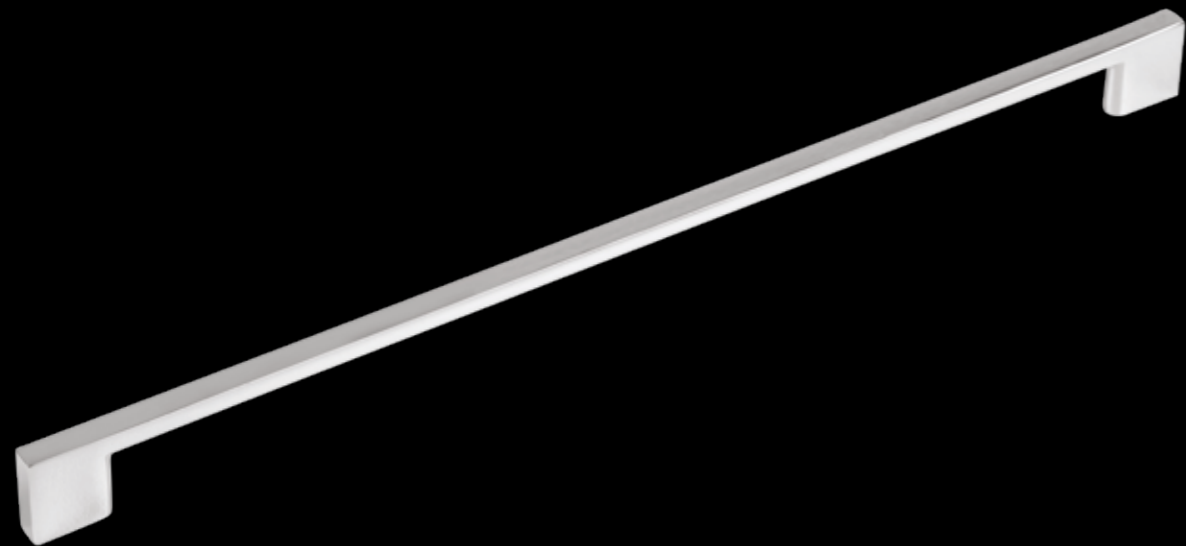

# HANDLES

—  
model MALI

**TIVOM**  
HI TECH FURNISHING

model ST

model LINE

model OVAL

model AIR

50