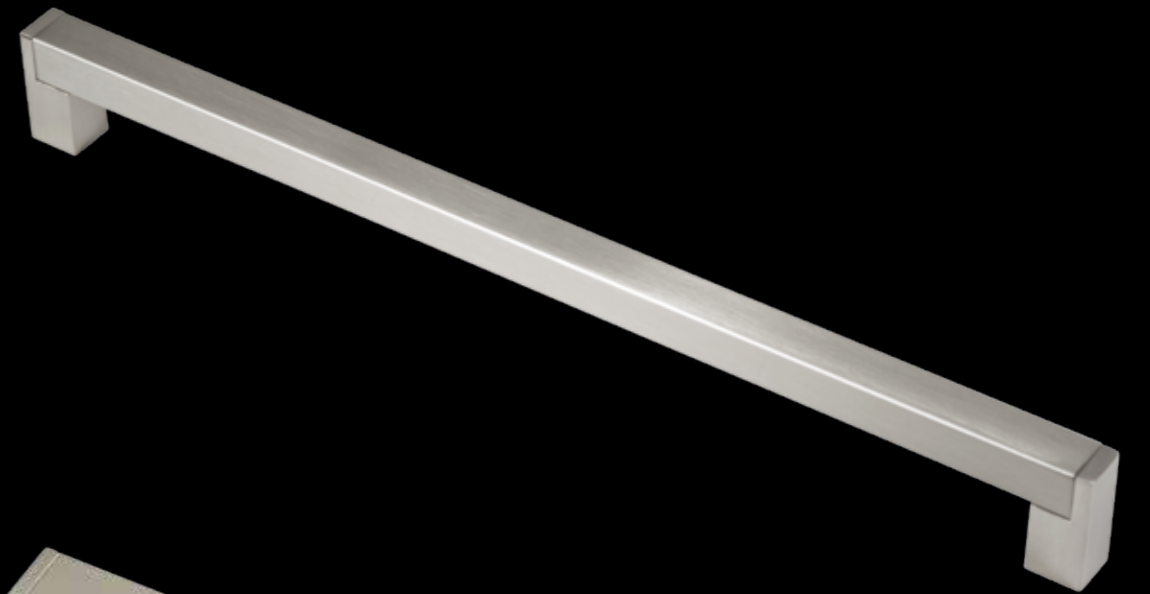

# HANDLES

—  
model MALI

**TIVOM**  
HI TECH FURNISHING

model ST

model LINE

model OVAL

model AIR

50