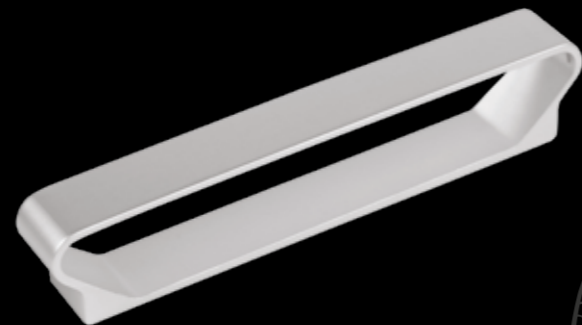

# HANDLES

—  
model MALI

**TIVOM**  
HI TECH FURNISHING

model ST

model LINE

model OVAL

model AIR

50